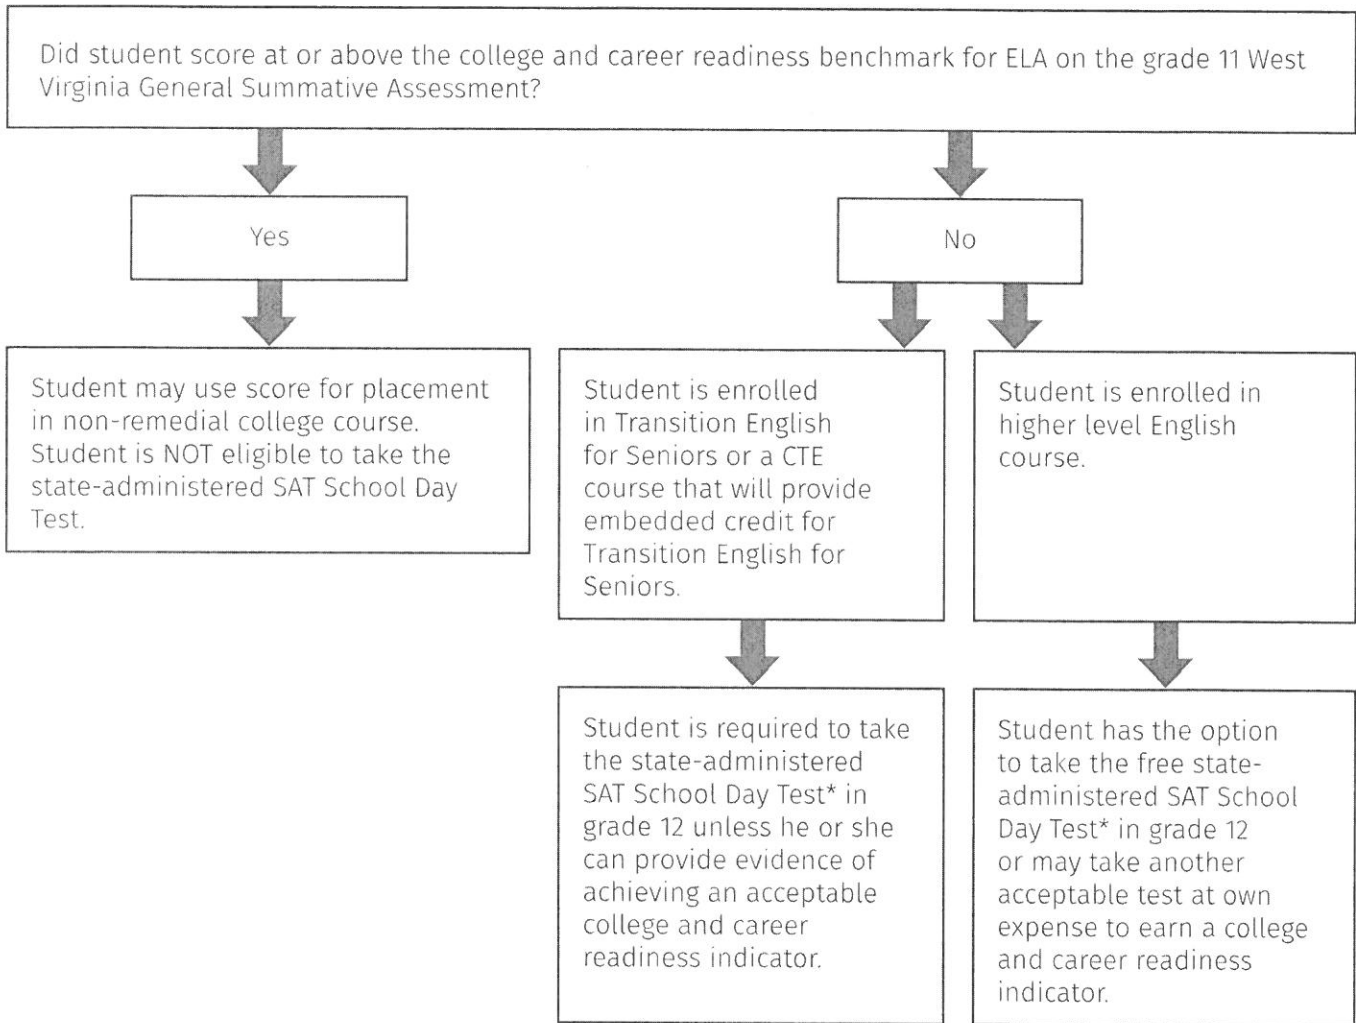

Decision Tree for Grade 12 Retest ELA Content

For more information, please contact the Office of Assessment at 304.558.2546.

*Students must take the same battery of tests on the SAT School Day Test that students in grade 11 take, including the Reading, Writing and Language, Mathematics and Essay tests, regardless of which content area in grade 11 they scored below 3. Students cannot just take one content area test on the SAT School Day Administration.

Decision Tree for Grade 12 Retest Math Content

For more information, please contact the Office of Assessment at 304.558.2546.

*Students must take the same battery of tests on the SAT School Day Test that students in grade 11 take, including the Reading, Writing and Language, Mathematics and Essay tests, regardless of which content area in grade 11 they scored below 3. Students cannot just take one content area test on the SAT School Day Administration.