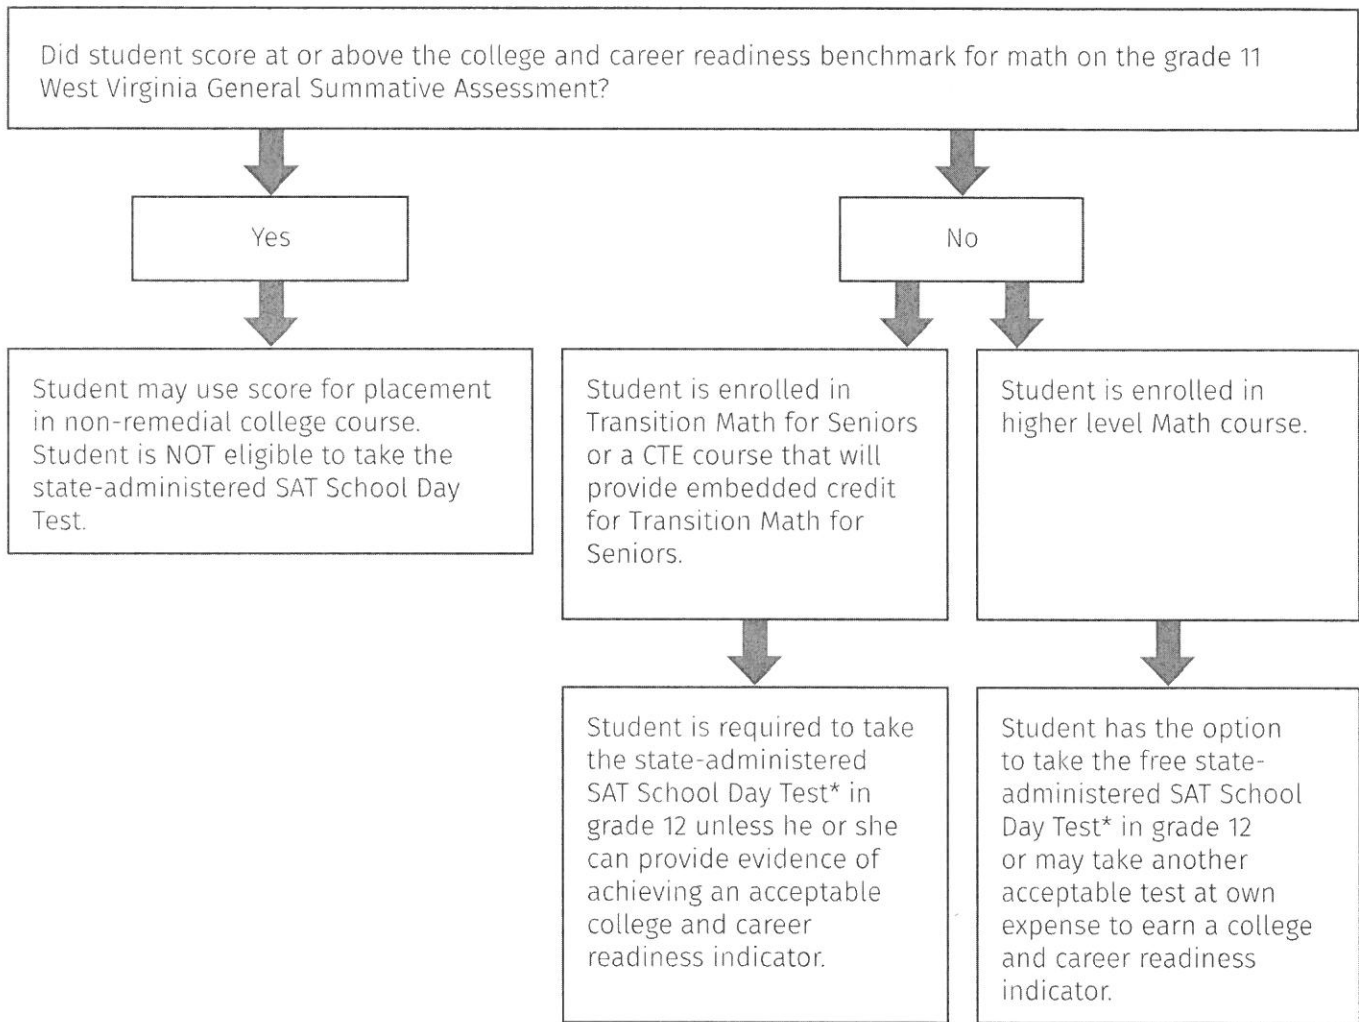

Decision Tree for Grade 12 Retest ELA Content

For more information, please contact the Office of Assessment at 304.558.2546.

*Students must take the same battery of tests on the SAT School Day Test that students in grade 11 take, including the Reading, Writing and Language, Mathematics and Essay tests, regardless of which content area in grade 11 they scored below 3. Students cannot just take one content area test on the SAT School Day Administration.

Decision Tree for Grade 12 Retest Math Content

For more information, please contact the Office of Assessment at 304.558.2546.

*Students must take the same battery of tests on the SAT School Day Test that students in grade 11 take, including the Reading, Writing and Language, Mathematics and Essay tests, regardless of which content area in grade 11 they scored below 3. Students cannot just take one content area test on the SAT School Day Administration.